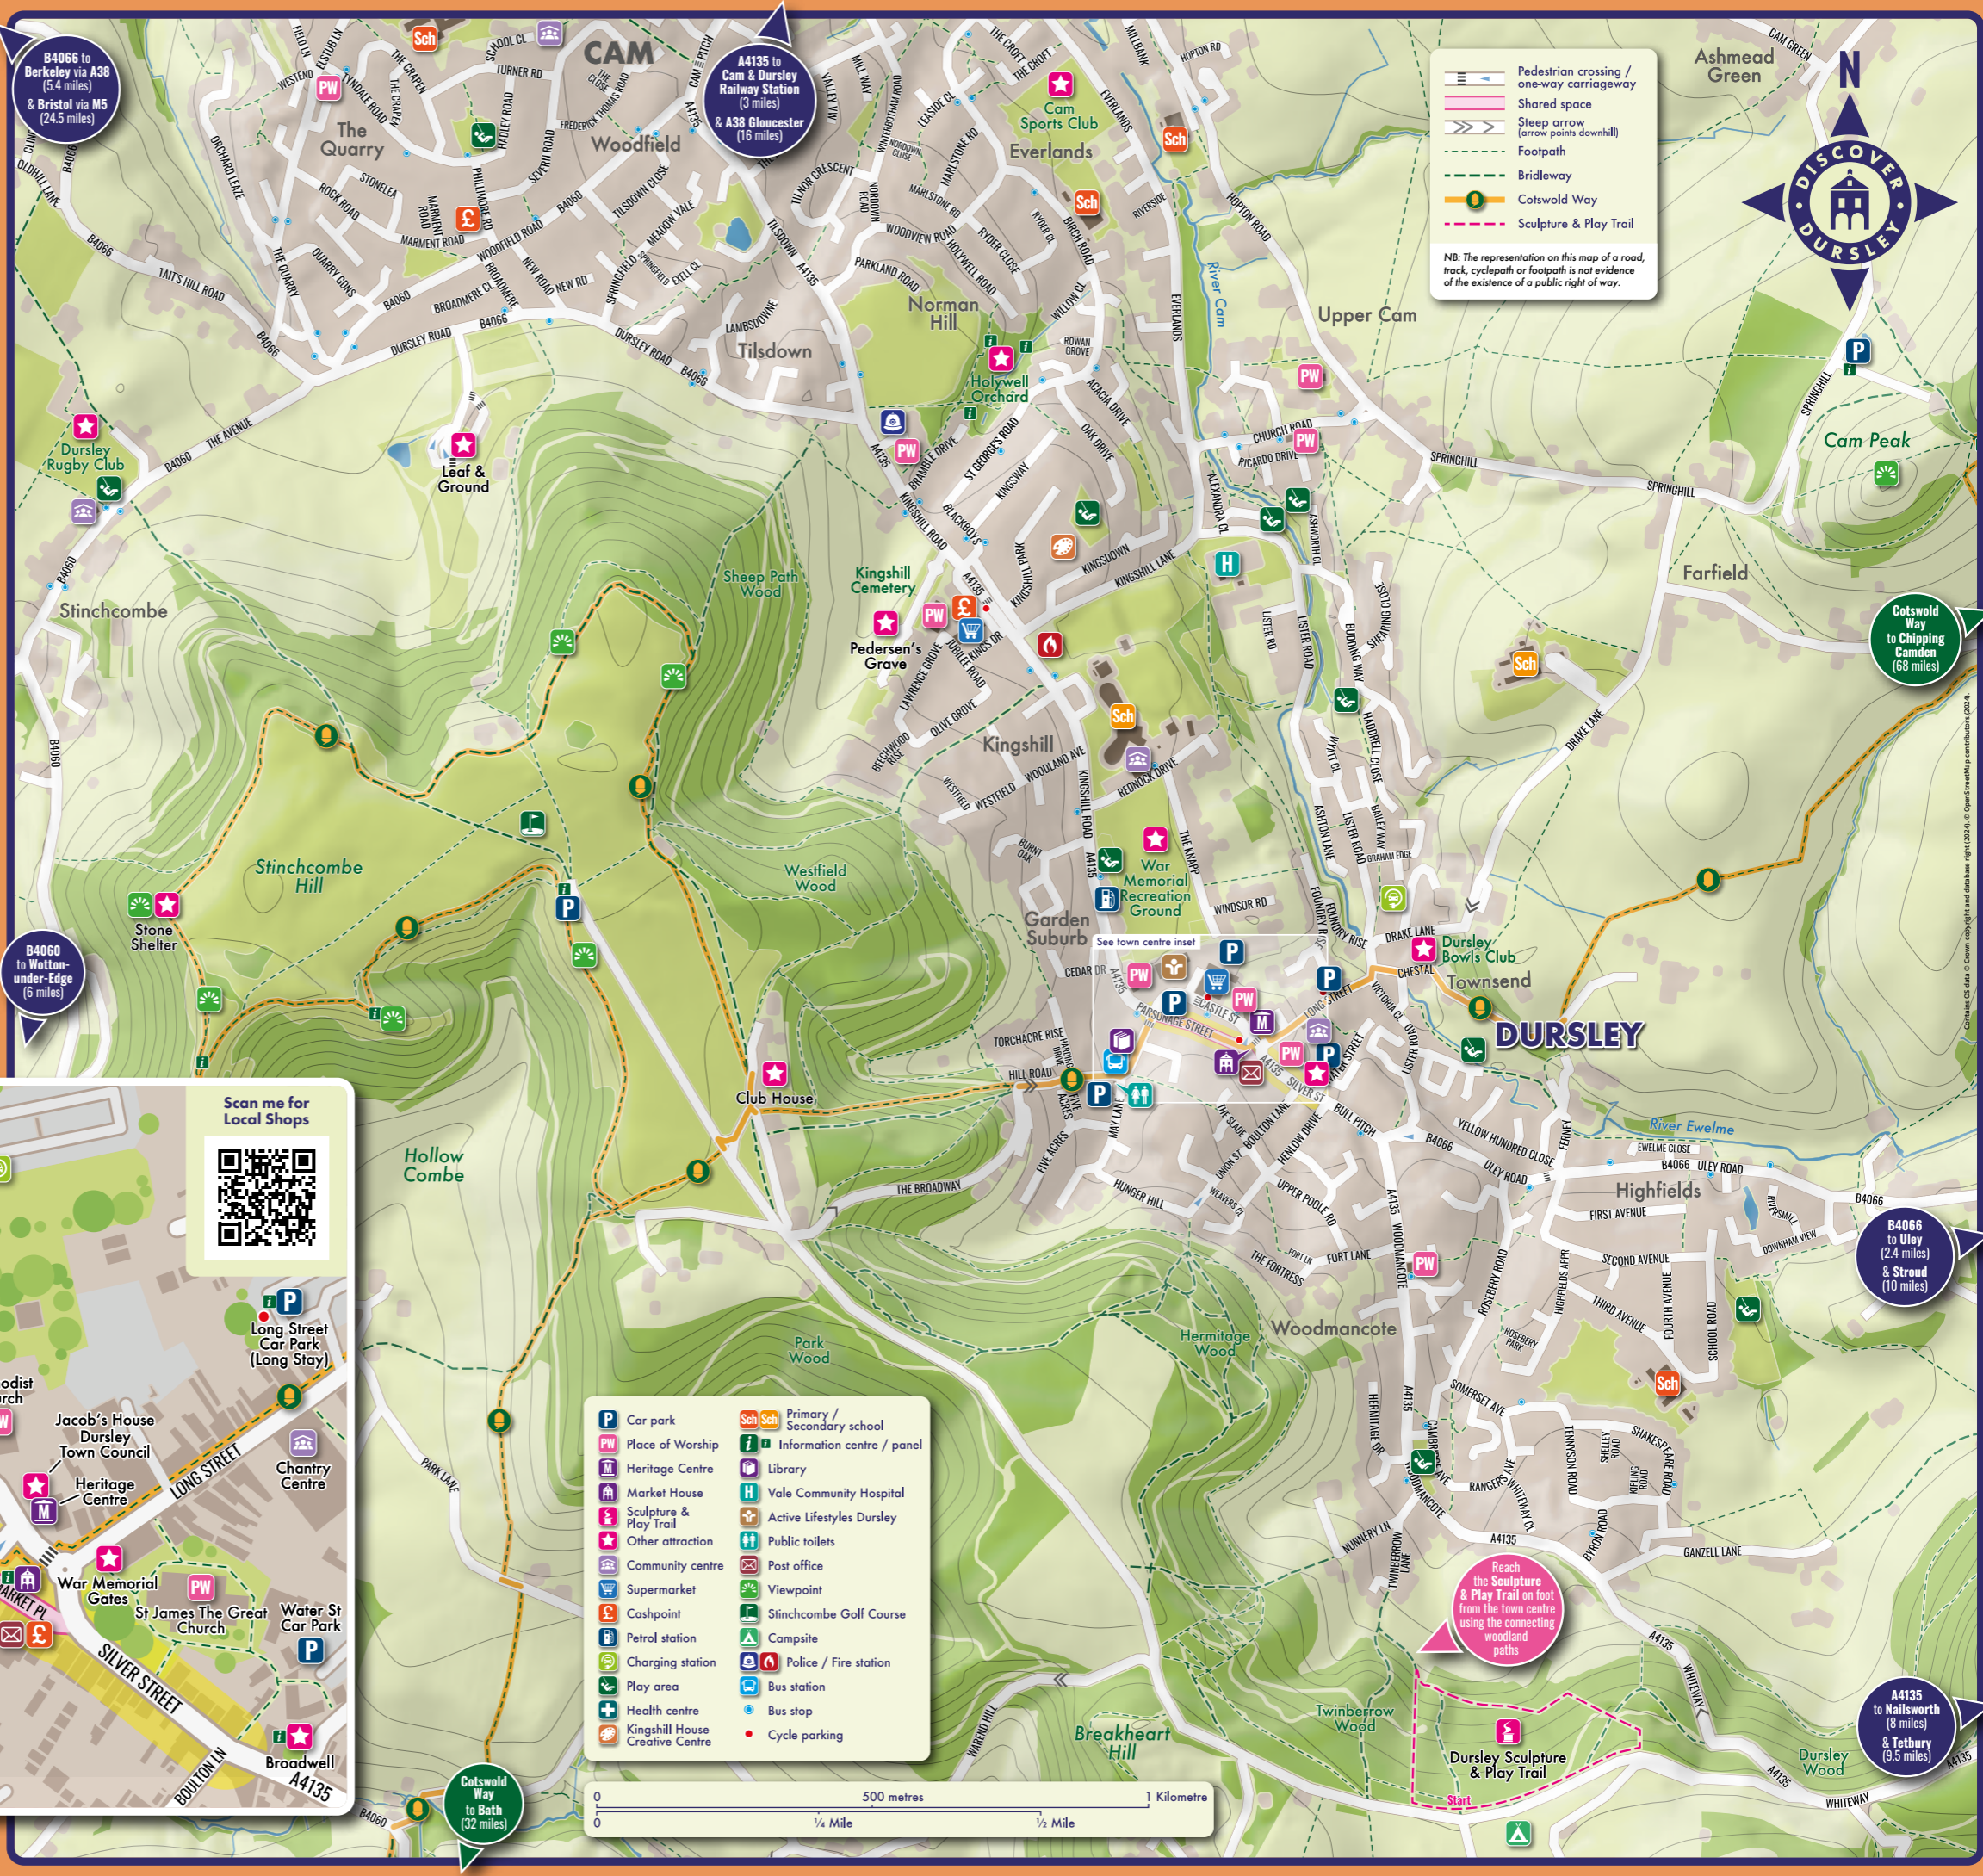

DISCOVER DURSLEY

Outstanding natural beauty & landscape
 Wonderful walks & on the Cotswold Way
 Innovative industrial heritage
 Independent shops & markets
 Great selection of cafés, restaurants & award-winning pubs
 Vibrant events throughout the year
 Fantastic range of sports & leisure facilities

discoverdursley.org.uk
 #dursley #discoverdursley #visitdursley

Scan me for Visitor Information

The Town Centre showcases a collection of unique, independent shops exclusive to Dursley, with lots of places to eat and drink

- Car park
- Place of Worship
- Heritage Centre
- Market House
- Sculpture & Play Trail
- Other attraction
- Community centre
- Supermarket
- Cashpoint
- Petrol station
- Charging station
- Play area
- Health centre
- Kingshill House Creative Centre
- Primary / Secondary school
- Information centre / panel
- Library
- Vale Community Hospital
- Active Lifestyles Dursley
- Public toilets
- Post office
- Viewpoint
- Stinchcombe Golf Course
- Campsite
- Police / Fire station
- Bus station
- Bus stop
- Cycle parking